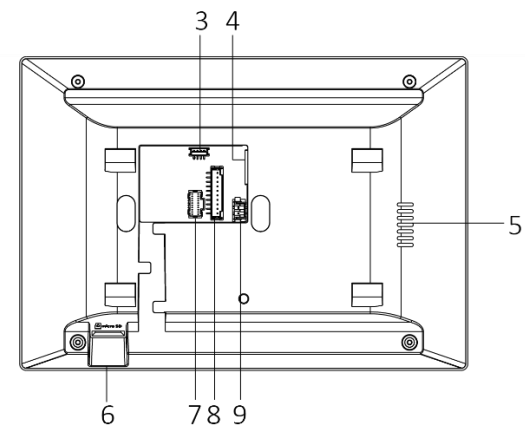

Specification

System parameters	
Memory	128 MB
Flash	32 MB
Operation system	Embedded Linux operation system
Display parameters	
Display screen	7-inch colorful TFT screen
Display resolution	1024 × 600
Operation method	Capacitive touch screen
Audio parameters	
Audio input	Built-in omnidirectional microphone
Audio output	Built-in loudspeaker
Audio compression standard	G.711 U
Audio compression rate	64 Kbps
Audio quality	Noise suppression and echo cancellation
Network parameters	
Wired network	10/100 Mbps self-adaptive
Wireless network	Wi-Fi 802.11 b/g/n
Network protocol	TCP/IP, SIP, RTSP
Network interface	1 RJ-45 10/100 Mbps self-adaptive
Alarm input	8-ch alarm inputs
Relay output	2
TF card	Max to 32 G, SD 2.0 or lower version
RS485	1
General	
Power supply	IEEE802.3af, standard PoE 12 VDC/1 A
Power consumption	≤ 6 W
Working temperature	-10 °C to 55 °C (14 °F to 131 °F)
Working humidity	10% to 90%
Dimensions	200 mm × 140 mm × 15.1 mm (7.9" × 5.5" × 0.6")
Weight	683 g (with packaging) 355 g (without packaging)

Available Model

DS-KH6320-WTE1

Dimension

Appearance and Interfaces

No.	Description	No.	Description
1	Screen	6	TF Card Slot
2	Microphone	7	Alarm Terminal
3	Debug Port	8	Reserved
4	Network Interface	9	Power Supply
5	Loudspeaker		