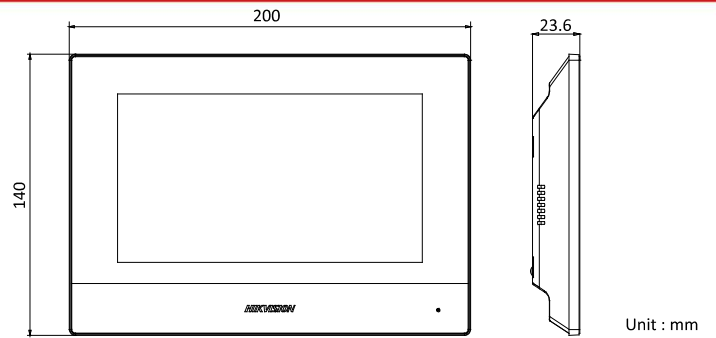

Specification

System parameters	
Memory	128 MB
Flash	32 MB
Operation system	Embedded Linux operation system
Display parameters	
Display screen	7-inch colorful TFT screen
Display resolution	1024 × 600
Operation method	Capacitive touch screen
Audio parameters	
Audio input	Built-in omnidirectional microphone
Audio output	Built-in loudspeaker
Audio compression standard	G.711 U
Audio compression rate	64 Kbps
Audio quality	Noise suppression and echo cancellation
Network parameters	
Wired network	10/100 Mbps self-adaptive
Wireless network	Wi-Fi 802.11 b/g/n
Network protocol	TCP/IP, SIP, RTSP
Network interface	1 RJ-45 10/100 Mbps self-adaptive
Alarm input	8-ch alarm inputs
Relay output	2
TF card	Max to 32 G, SD 2.0 or lower version
RS485	1
General	
Power supply	IEEE802.3af, standard PoE 12 VDC/1 A
Power consumption	≤ 6 W
Working temperature	-10 °C to 55 °C (14 °F to 131 °F)
Working humidity	10% to 90%
Dimensions	200 mm × 140 mm × 15.1 mm (7.9" × 5.5" × 0.6")
Weight	683 g (with packaging) 355 g (without packaging)

Available Model

DS-KH6320-WTE1

Dimension