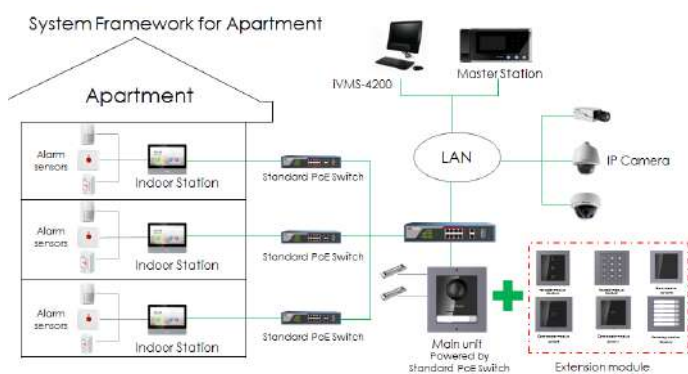

Key Feature

- New UI V2.0: User friendly design
- 7-inch colorful touch screen with resolution 1024 × 600
- Standard PoE
- Stores messages and capture pictures in the TF card
- Remote unlocking via the client software or the mobile client
- Views live videos of door stations and linked cameras
- Supports wireless network

Typical Application

CB	IEC 60950-1:2005 (Second Edition) + Am 1:2009 + Am 2:2013
FCC-SDOC	47 CFR Part 15, Subpart B
FCC-ID	47 CFR Part 15, Subpart B
C-TICK(EMC)	AS/NZS CISPR 32:2015
C-TICK(RF)	AS/NZS 4268:2017
UL	UL 60950-1 & CAN/CSA C22.2 No. 60950-1-07, Information Technology Equipment – Safety – Part 1: General Requirements
IC(EMC)	ICES-003:Issue 6
IC(RF)	RSS-247 Issue 2, February 2017, RSS-Gen Issue 5, April 2018
ROHS	2011/65/EU
REACH	Regulation (EC) No 1907/2006
WEEE	2012/19/EU