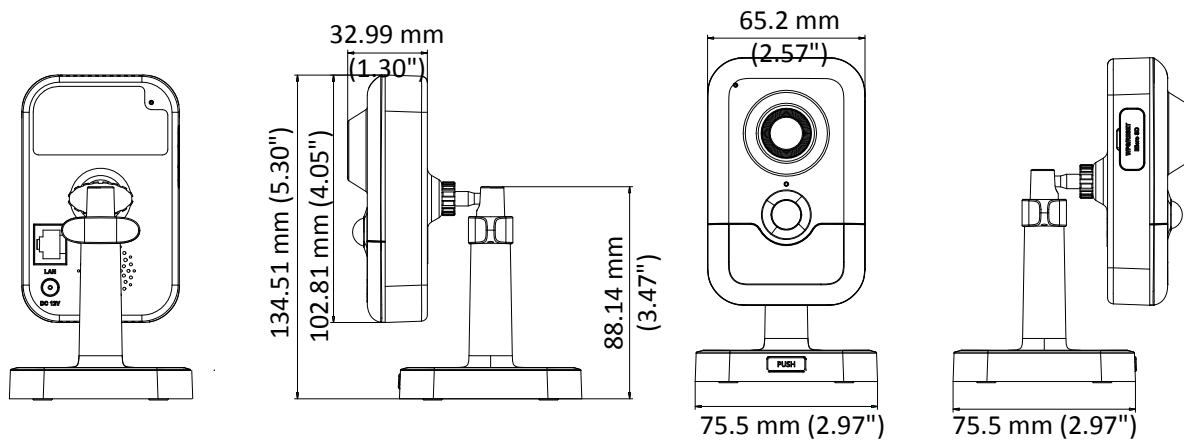

Dimension

Distributed by

HIKVISION®

Headquarters

No.555 Qianmo Road, Binjiang District,
Hangzhou 310051, China
T +86-571-8807-5998
overseasbusiness@hikvision.com

Hikvision USA
T +1-909-895-0400
sales.usa@hikvision.com

Hikvision Australia
T +61-2-8599-4233
salesau@hikvision.com

Hikvision India
T +91-22-28469900
sales@pramahikvision.com

Hikvision Canada
T +1-866-200-6690
sales.canada@hikvision.com

Hikvision Thailand
T +662-275-9949
sales.thailand@hikvision.com

Hikvision Europe
T +31-23-5542770
sales.eu@hikvision.com

Hikvision Italy
T +39-0438-6902
info.it@hikvision.com

Hikvision Brazil
T +55 11 3318-0050
Latam.support@hikvision.com

Hikvision Turkey
T +90 (216)521 7070- 7074
sales.tr@hikvision.com

Hikvision Malaysia
T +601-7652-2413
sales.my@hikvision.com

Hikvision UK & Ireland
T +01628-902140
sales.uk@hikvision.com

Hikvision South Africa
Tel: +27 (10) 0351172
sale.africa@hikvision.com

Hikvision France
T +33(0)1-85-330-450
info.fr@hikvision.com

Hikvision Kazakhstan
T +7-727-9730667
nikia.pantfilov@hikvision.ru

Hikvision Vietnam
T +84-974270888
sales.vt@hikvision.com

Hikvision UAE
T +971-4-4432090
salesme@hikvision.com

Hikvision Singapore
T +65-6684-4718
sg@hikvision.com

Hikvision Spain
T +34-91-737-16-55
info.es@hikvision.com

Hikvision Tashkent
T +99-87-1238-9438
uzb@hikvision.ru

Hikvision Hong Kong
T +852-2151-1761
info.hk@hikvision.com

Hikvision Russia
T +7-495-669-67-99
sateru@hikvision.com

Hikvision Korea
T +82-(0)31-731-8817
sales.korea@hikvision.com

Hikvision Poland
T +48-22-460-01-50
info.pl@hikvision.com

Hikvision Indonesia
T +62-21-2933759
Sales.Indonesia@hikvision.com